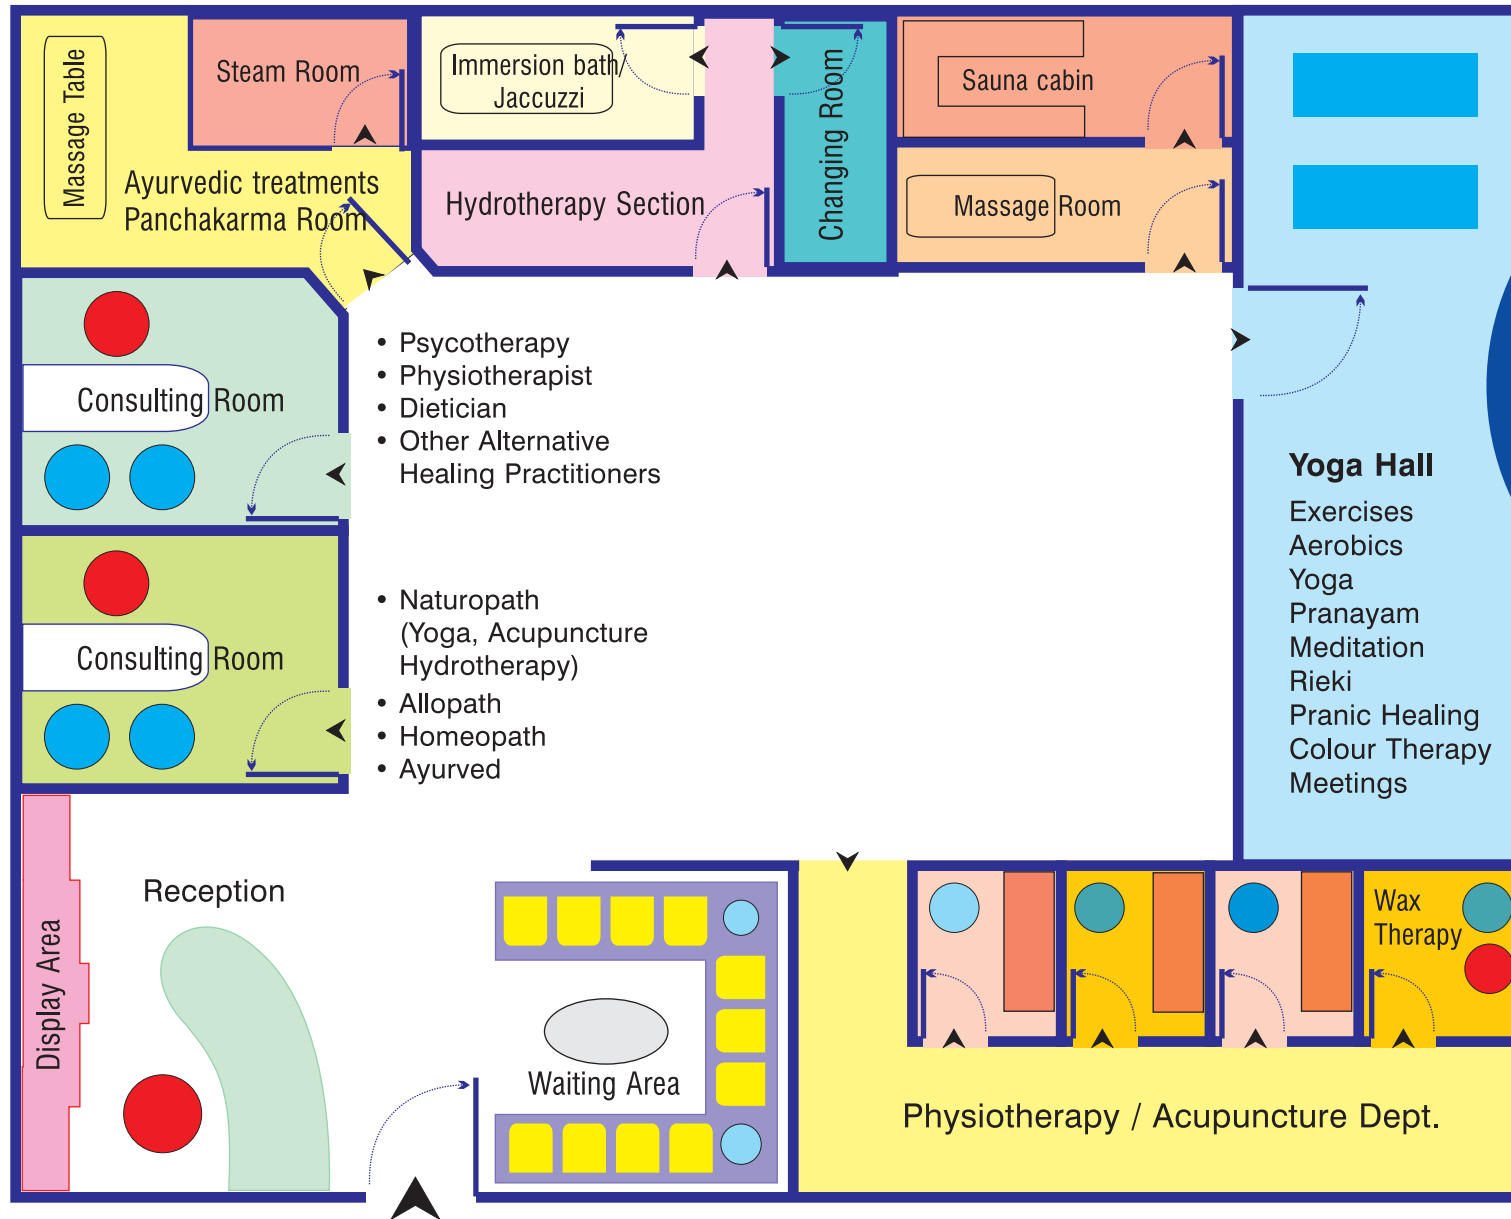

ADDITIONAL BUSINESS POSSIBILITIES WITH THE BPR SYSTEM

HOLISTIC CENTRE SCHEMATIC LAYOUT

Area- 600 sqft & above depending on the combination of facilities to be provided

UTILITY/DISPLAY ITEMS MAY INCLUDE :

1. Herbs
2. Gemstones
3. SPA facility & products with aroma therapy oils, nail art etc.